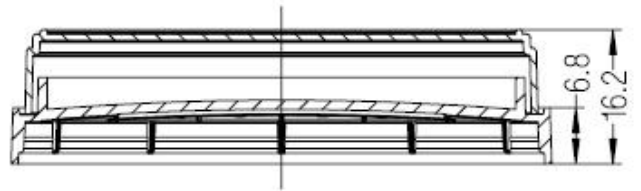

Valid for Item-No.: 6016040

All dimensions in mm"

Customer drawing subject to change without notice!

**Uncontrolled Copy**

Prior Issue	Drawn	Approved	Released	CONFIDENTIAL: Information contained in this document or drawing is confidential and proprietary to Saining Biotechnology Co., Ltd. This document may not be reproduced for any reason without written permission from Saining Biotechnology Co., Ltd. All rights of design, invention, and copyright are reserved.
Revision 1	Date 2024/05/07	Date 2024/05/07	Date 2024/05/07	
Date 2024/05/07	Name	Name	Name	